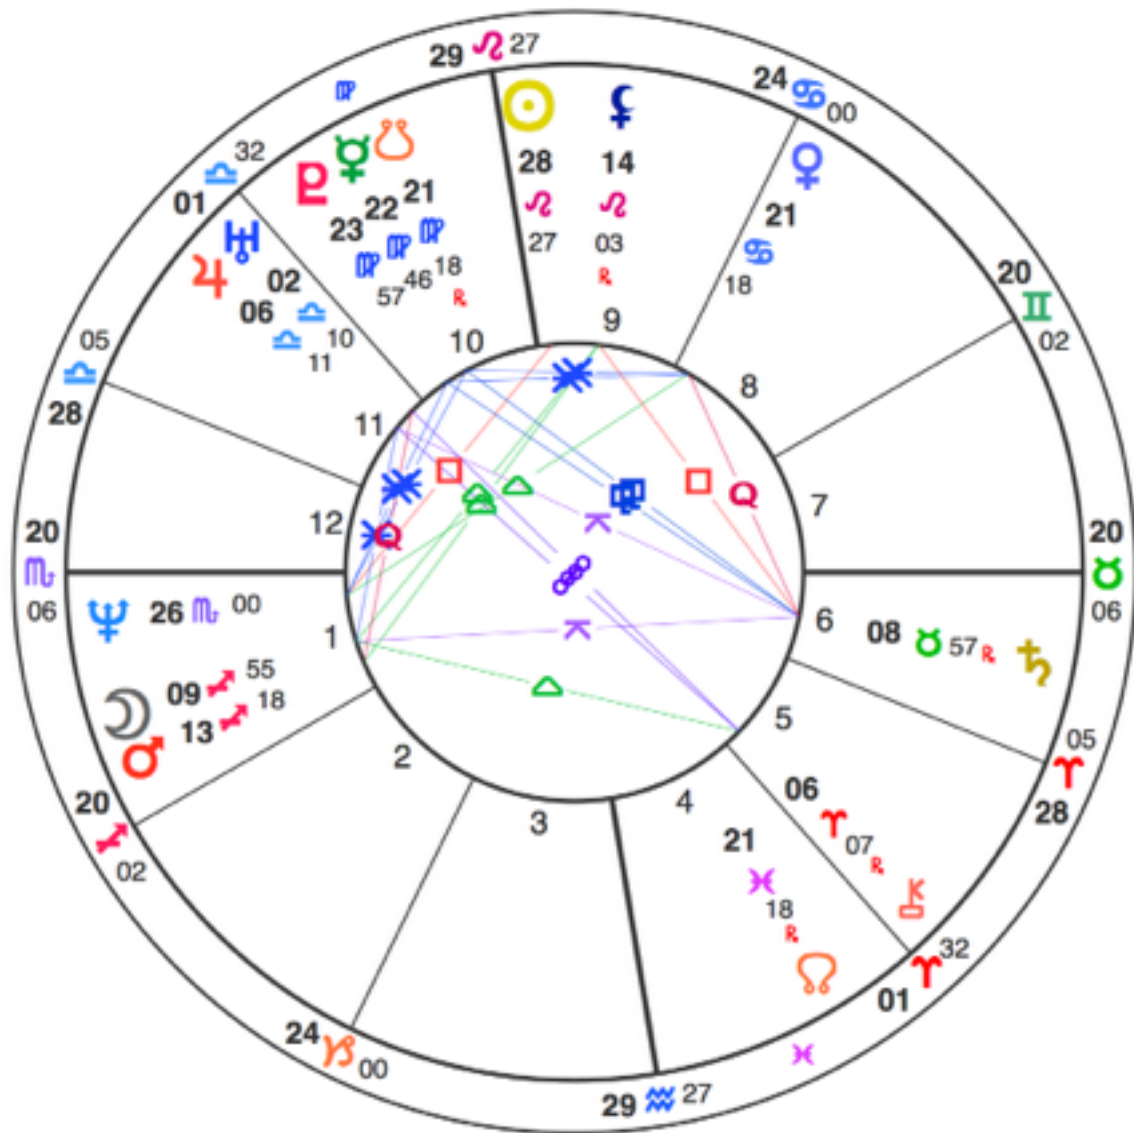

# Astro-Numerology Natal Chart

**Cherie Green**

Natal Chart

Thursday, August 21, 1969

1:12:00 PM EDT

Norfolk, Virginia

Tropical Placidus True Node

Created by  
Linda Roisum

Life Purpose Number

8.21.1969 = **36/9**

Day of Birth Number

21 = **21/3**

Essence Number

= **11/2**

Current Personal Year

= **19/10/1**